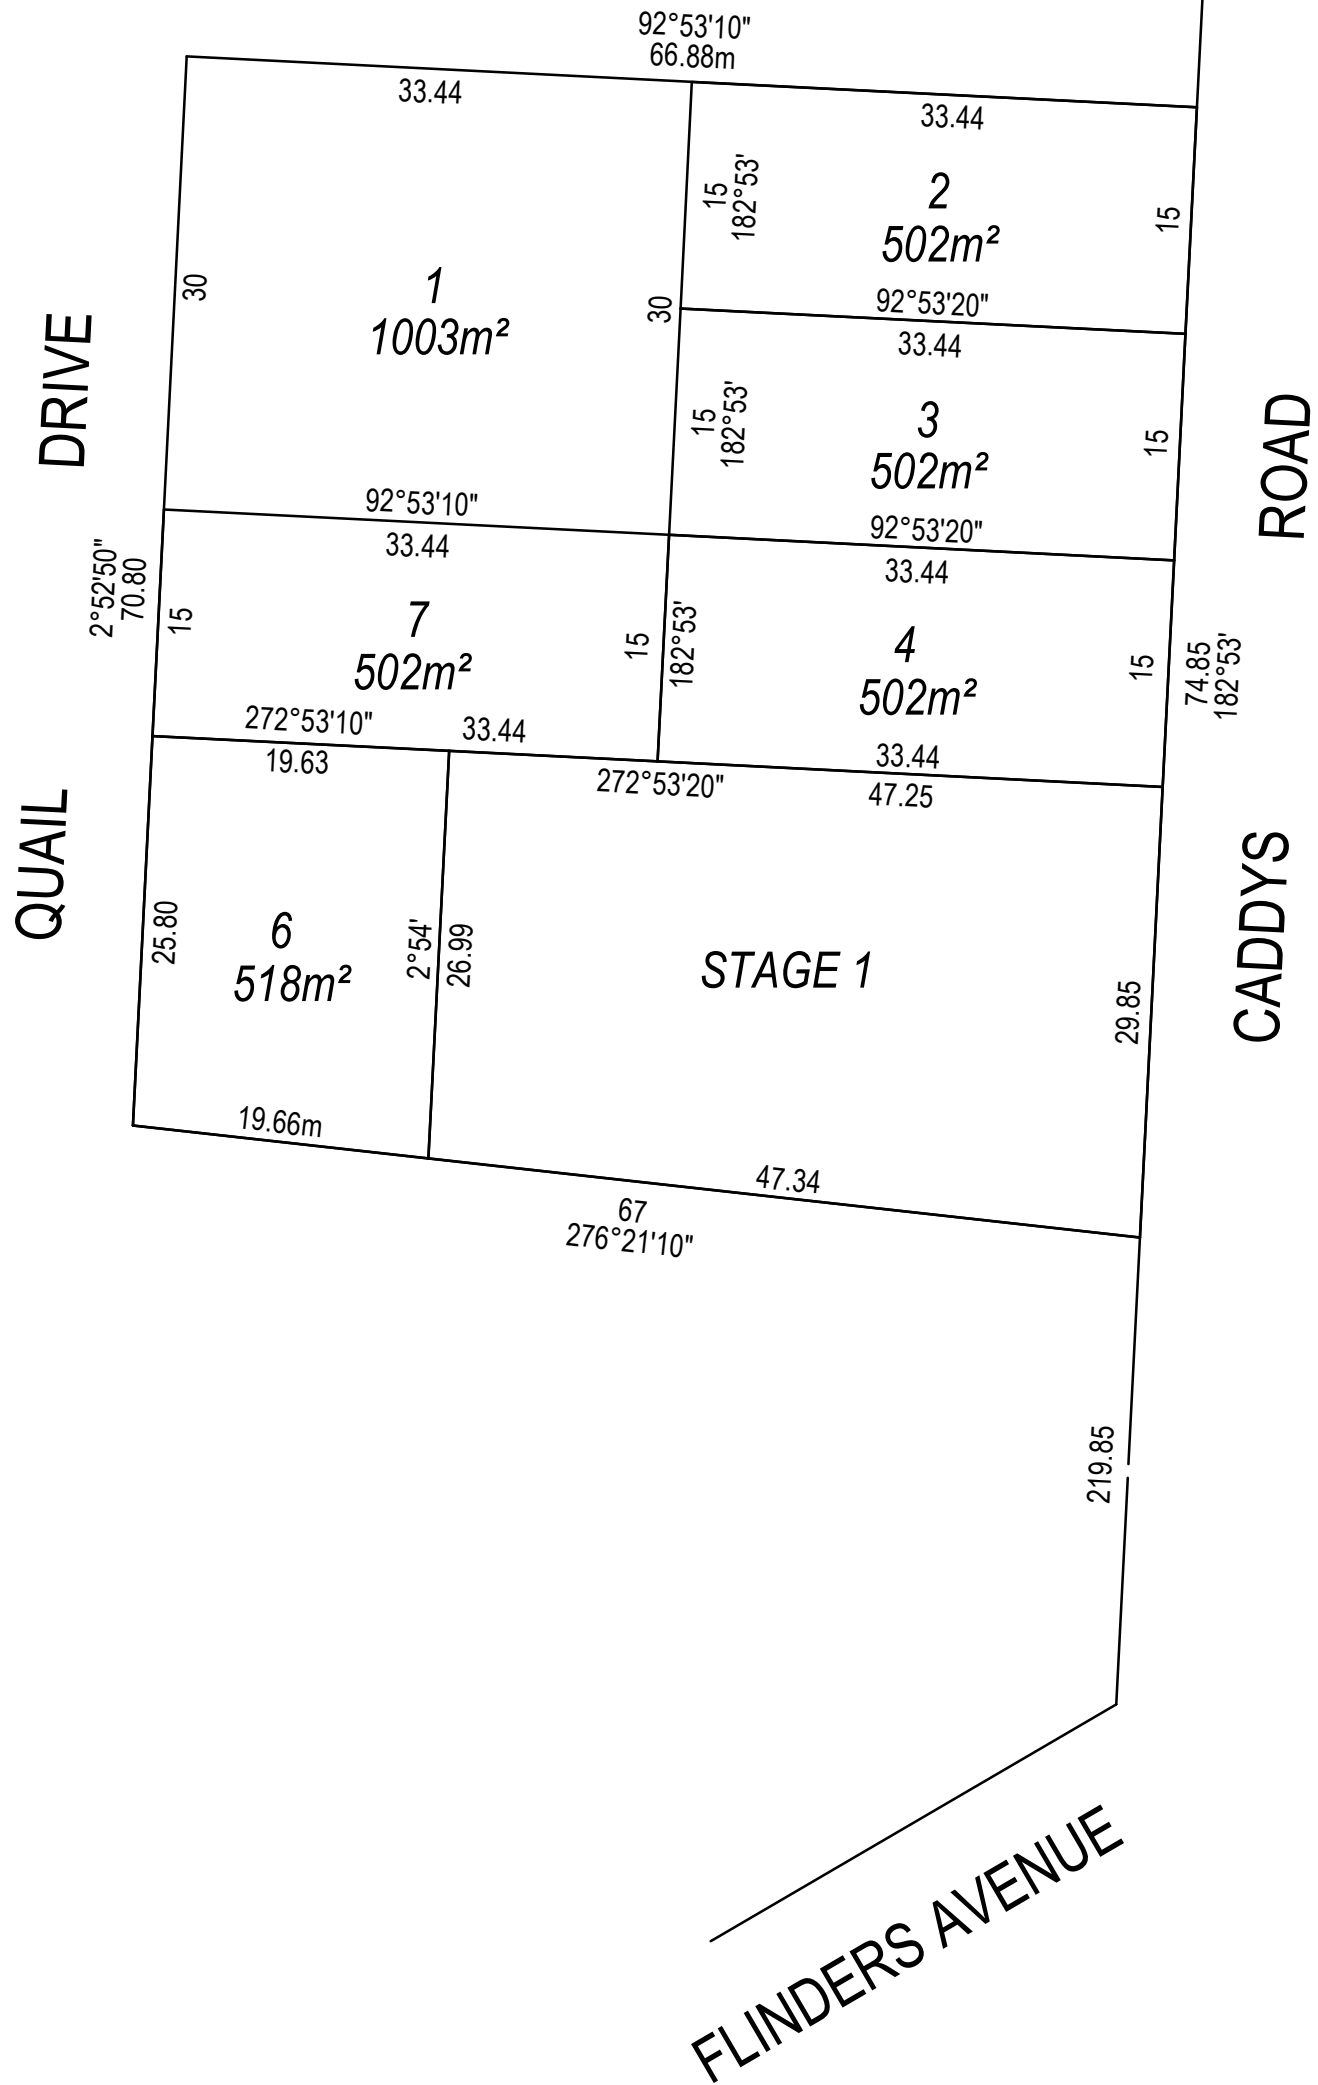

MGA94 ZONE 55

melbourne
LAND SURVEYORS
 GEELONG MELBOURNE BALLARAT
 PO BOX 435 IVANHOE VIC 3079
 MOBILE 0412722261 FAX (03) 8612 4998
 WWW.MELBOURNELANDSURVEYORS.COM.AU

SCALE
 1:500

ORIGINAL SHEET
 SIZE: A3

SURVEYORS REF:
 2244

SHEET 2 OF 2

SURVEYORS NAME / VERSION NO. 02
 PRELIMINARY PLAN